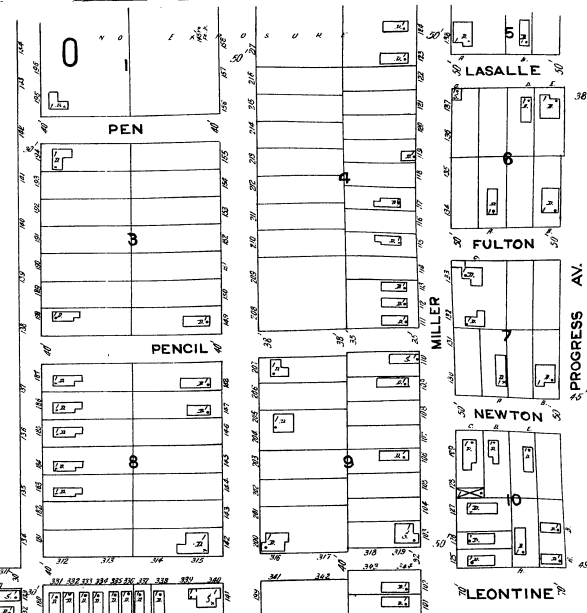

S T A T E F A R M

42

44

29

Scale 100 Ft to One Inch

Copyright 1930 by the Sanborn Map Co

BRYAN ST 46

BROWN ST

LAYCOCK ST

NORTH

47

ANNAND ST

BOTTLES ST

GEBELIN ST

48