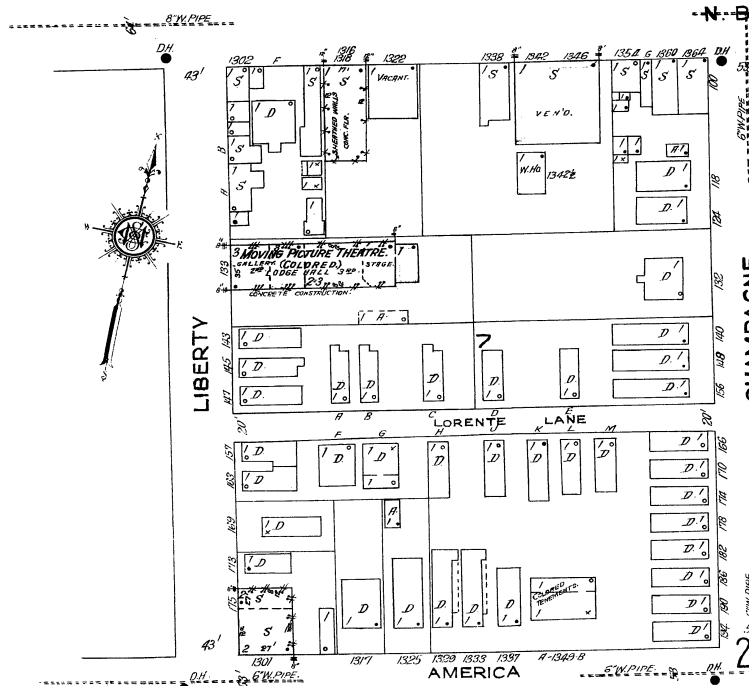

CONVENTION

LIBERTY

CHAMPAGNE

BONNECAZE

AMERICA

SHILOH BAPTIST CHURCH (COLORED) 1847-1858

3 MOVING PICTURE THEATRE
HALLON (COLORED)
13700
CONCRETE CONSTRUCTION

8

9

25

19

13

19

12TH

13TH

14TH

18

20

ST. LIBERTY

ST. CHAMPAGNE

ST. BONNECAZE

ST. AMERICA

SHILOH BAPTIST CHURCH (COLORED) 1847-1858