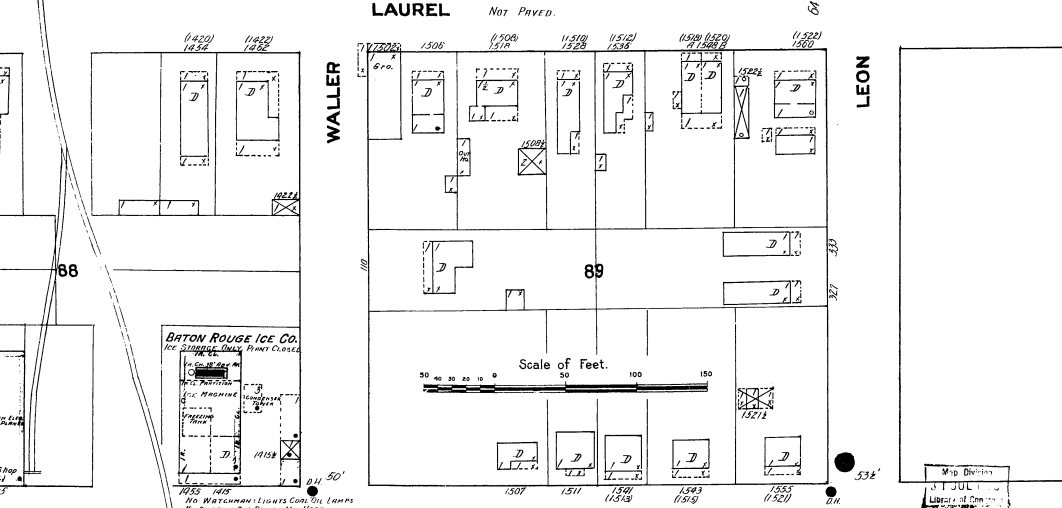

AUG. 1911.
BATON ROUGE
LA.

12
DECATUR ST

9 13 17
PERSIMMON ST
NORTH NOT PAVED

BATON ROUGE ICE CO.
Ice delivered Daily, Hours Closed.
No. WATERMAN'S LIGHTS COAL OIL LAMPS
By BARNETT AND PAULS - No. 1032
ST. LOUIS PIPE IN CONNECTION WITH WOODWORK
CONTRACT - 10 TON ICE

14TH ST 38 FLORIDA NOT PAVED HICKORY ST
30' W. PIPE

Who Owns
ST. JULIEN
Library of Congress