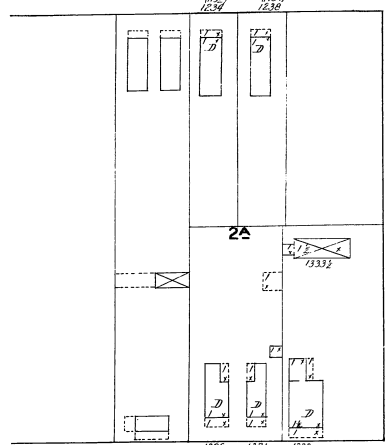

AUG. 1911.
BATON ROUGE
LA.

12
DECATUR ST

9 13 17
PERSIMMON ST
NORTH NOT PAVED

BATON ROUGE ICE CO.
Ice delivered Daily, Hours Closed.
No. WATERMAN'S LIGHTS COAL OIL LAMPS
By BARNETT AND PAULS - No. 1032
ST. LOUIS PIPE IN CONNECTION WITH WOODWORK
CONTRACT - 10 TON ICE