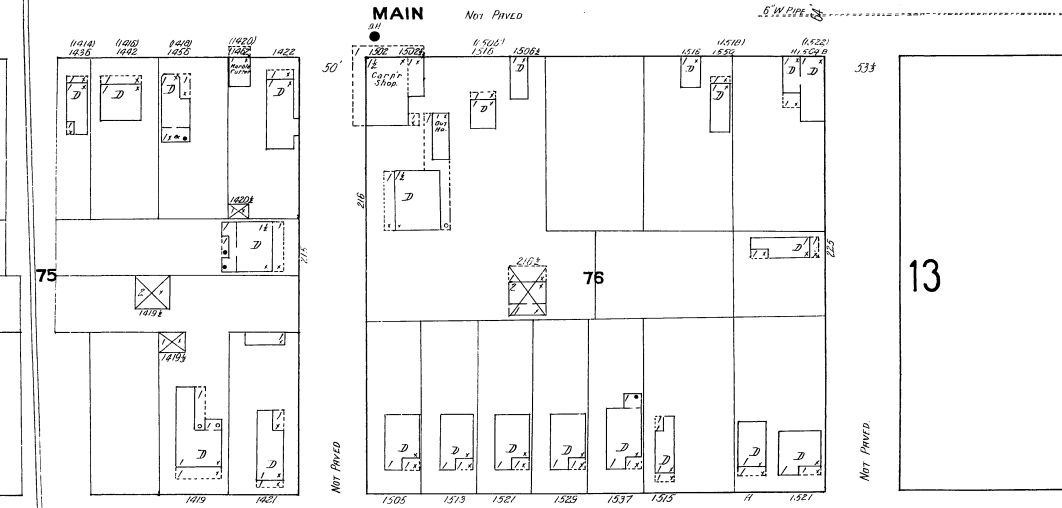

AUG. 1911.
BATON ROUGE
LA.

12
DECATUR ST

9 13 17
PERSIMMON ST
NORTH NOT PAVED

BATON ROUGE ICE CO.
Ice delivered Daily, Hours Closed.
No. WATERMAN'S LIGHTS COAL OIL LAMPS
By BARNETT AND PAULS - No. 1032
ST. LOUIS PIPE IN CONNECTION WITH WOODWORK
CONTRACT - 10 TON ICE

14TH ST 38 FLORIDA NOT PAVED HICKORY ST
30' W. PIPE

Who Owns
ST. JULIEN
Library of Congress